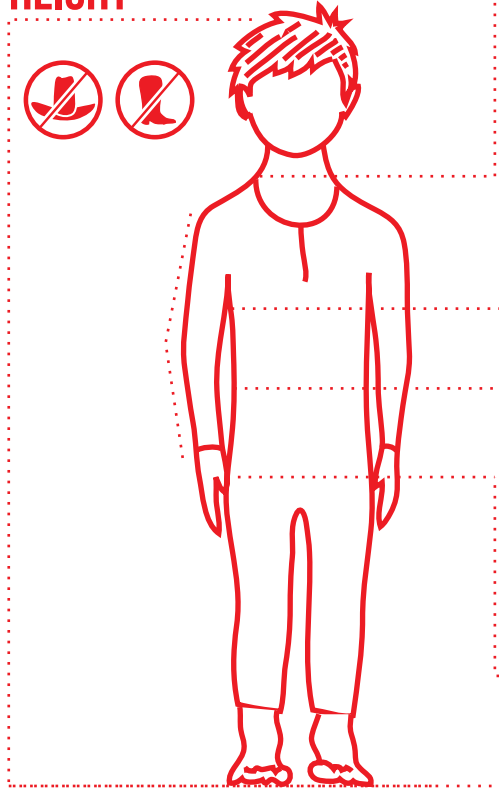

HEIGHT

NECK

AROUND THE BASE OF THE NECK

CHEST/BUST

HORIZONTALLY AROUND THE FULLEST PART OF THE CHEST/BUST. LET YOUR ARMS HANG LOOSE

WAIST

HORIZONTALLY AT THE NATURAL WAISTLINE. BEND YOUR UPPER BODY TO THE LEFT OR TO THE RIGHT. THE BENDING POINT IS YOUR NATURAL WAIST.

HIPS

HORIZONTALLY AT THE FULLEST PART OF THE HIPS

ARM LENGTH

FEEL FOR THE BONY TIP OF THE SHOULDER

AROUND A SLIGHTLY BENT ELBOW

JUST BELOW THE WRIST BONE

MEASUREMENT GUIDE

- . FOR BEST RESULTS WEAR TIGHT UNDERWEAR AND GET SOMEBODY TO HELP YOU.
- . KEEP THE TAPE MEASURE CLOSE TO THE BODY WITHOUT CONSTRICTING THE SKIN.

Women's Size Chart

Regular Sizes		34	36	38	40	42	44	46	48	50	52
Height	cm	168	168	168	168	168	168	168	168	168	168
	inch	5'6"	5'6"	5'6"	5'6"	5'6"	5'6"	5'6"	5'6"	5'6"	5'6"
Bust	cm	80	84	88	92	96	100	104	110	116	122
	inch	31 $\frac{1}{2}$	33	34 $\frac{5}{8}$	36 $\frac{1}{4}$	37 $\frac{3}{4}$	39 $\frac{3}{8}$	41	43 $\frac{3}{8}$	45 $\frac{5}{8}$	48
Waist	cm	65	68	72	76	80	84	88	94,5	101	107,5
	inch	25 $\frac{5}{8}$	26 $\frac{3}{4}$	28 $\frac{3}{8}$	29 $\frac{7}{8}$	31 $\frac{1}{2}$	33	34 $\frac{5}{8}$	37 $\frac{1}{4}$	39 $\frac{3}{4}$	42 $\frac{1}{4}$
Hip	cm	90	94	97	100	103	106	109	114	119	124
	inch	35 $\frac{3}{8}$	37	38 $\frac{1}{8}$	39 $\frac{3}{8}$	40 $\frac{1}{2}$	41 $\frac{3}{4}$	42 $\frac{7}{8}$	44 $\frac{7}{8}$	46 $\frac{7}{8}$	48 $\frac{7}{8}$
Neck	cm	35,8	36,4	37	37,6	38,2	38,8	39,4	40,5	41,6	42,7
	inch	14 $\frac{1}{8}$	14 $\frac{3}{8}$	14 $\frac{5}{8}$	14 $\frac{3}{4}$	15	15 $\frac{1}{4}$	15 $\frac{1}{2}$	16	16 $\frac{3}{8}$	16 $\frac{3}{4}$
Arm Lenght	cm	59,3	59,6	59,9	60,2	60,5	60,8	61,1	61,4	61,7	62
	inch	23 $\frac{3}{8}$	23 $\frac{1}{2}$	23 $\frac{5}{8}$	23 $\frac{3}{4}$	23 $\frac{7}{8}$	24	24 $\frac{1}{8}$	24 $\frac{1}{4}$	24 $\frac{3}{8}$	24 $\frac{1}{2}$